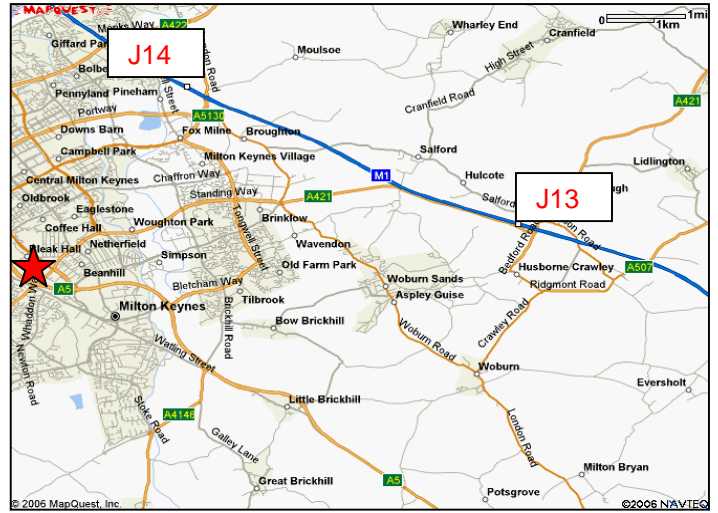

Nexans Head Office
Nexans House
Chesney Wold
Bleak Hall
Milton Keynes
MK6 1LA
Tel: 01908 250850

From J13 of the M1

- On leaving the motorway follow the A421 to Milton Keynes
- Continue over several roundabouts following the A421 (Standing Way) for Milton Keynes/ Buckingham
- At the Bleak Hall Roundabout  take the 3rd exit onto Grafton Street signposted Central Milton Keynes
- Take the first left off the dual carriage way into Summerson Road (Signposted Bleak Hall Industry)
- Turn left at the T-junction.
- Follow the road into the car park, Nexans office is on your left.

From J14 of the M1

- On leaving the motorway take the A509 signposted Milton Keynes
- At the Northfield roundabout take the 2nd exit onto the A4146 signposted Aylesbury A5
- At the Fox Milne Roundabout 1st exit onto the A4146
- At the Monkston Roundabout 2nd exit onto the A4146
- At the Brinklow roundabout take the 3rd exit onto the A421 signposted Central Milton Keynes
- Continue over several roundabouts following the A421 (Standing Way) for Milton Keynes/ Buckingham
- At the Bleak Hall Roundabout  take the 3rd exit onto Grafton Street signposted Central Milton Keynes
- Take the first left off the dual carriage way into Summerson Road (Signposted Bleak Hall Industry)
- Turn left at the T-junction.
- Follow the road into the car park, Nexans office is on your left.