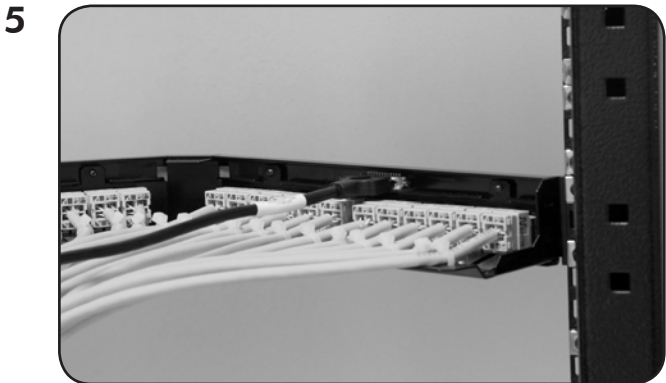

LANmark / LANsense Angled Panel 24 Snap In EVO

N521.671 • N521.675 • N881.671 • N881.675 - 10022009 • Important remark : installation is to be performed by qualified service personnel