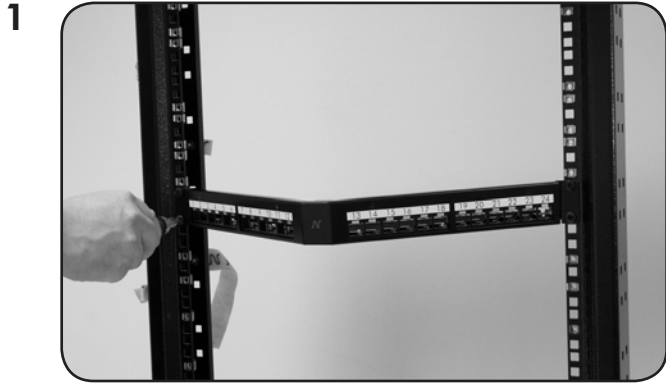

LANmark / LANsense Angled Panel 24 Snap In EVO

N521.671 • N521.675 • N881.671 • N881.675 - 10022009 • Important remark : installation is to be performed by qualified service personnel