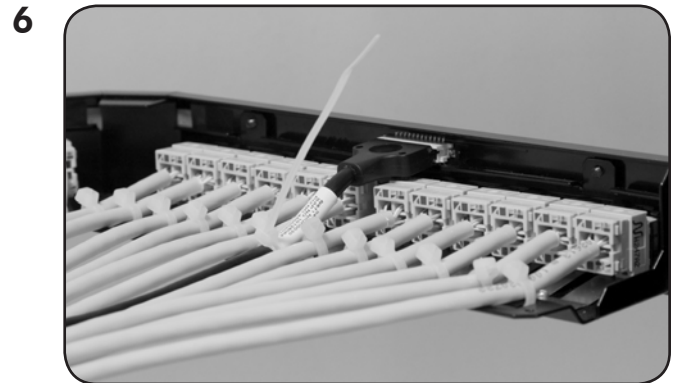

LANmark / LANsense Angled Panel 24 Snap In EVO

N521.671 • N521.675 • N881.671 • N881.675 - 10022009 • Important remark : installation is to be performed by qualified service personnel