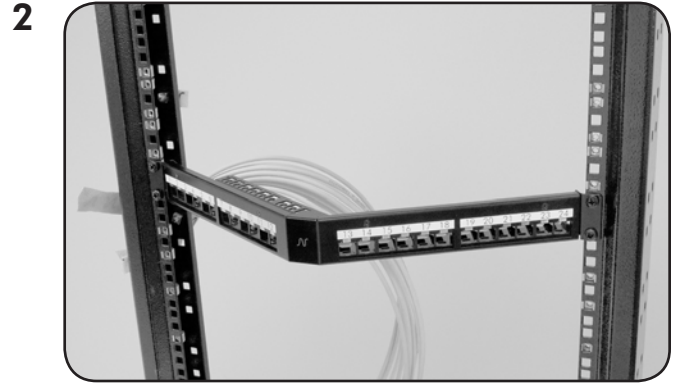

LANmark / LANsense Angled Panel 24 Snap In EVO

N521.671 • N521.675 • N881.671 • N881.675 - 10022009 • Important remark : installation is to be performed by qualified service personnel